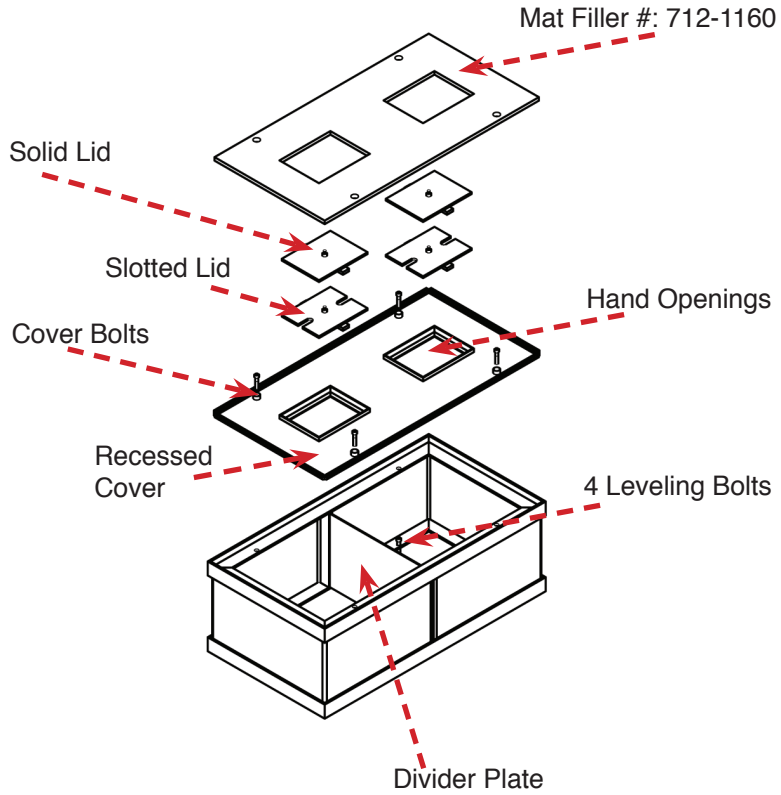

UCS

est. 1967

Congratulations on your new Communication Box purchase. UCS has been represented at four Olympic Games, NCAA Championships, US Olympic Trials and US Track & Field national championships. UCS is also the only manufacturer installed at every IAAF Certified Facility in the USA. Your dedication to excellence inspires our efforts to bring you the finest engineered and manufactured "Made in the U.S.A." products.

MADE IN THE USA

©UCS INC. 2008

FOR SYNTHETIC SURFACING

FOR ARTIFICIAL TURF OR GRASS

General Information

- Communication boxes should be properly installed as per general installation instructions.

- Ensure box is flush with surrounding surface to eliminate tripping hazards.

- It is best to use a certified electrician when dealing with live wires.

- If more space is needed, purchase a UCS communication box riser (712-1170). Do not forcibly shove excessive amounts of wires into the box.