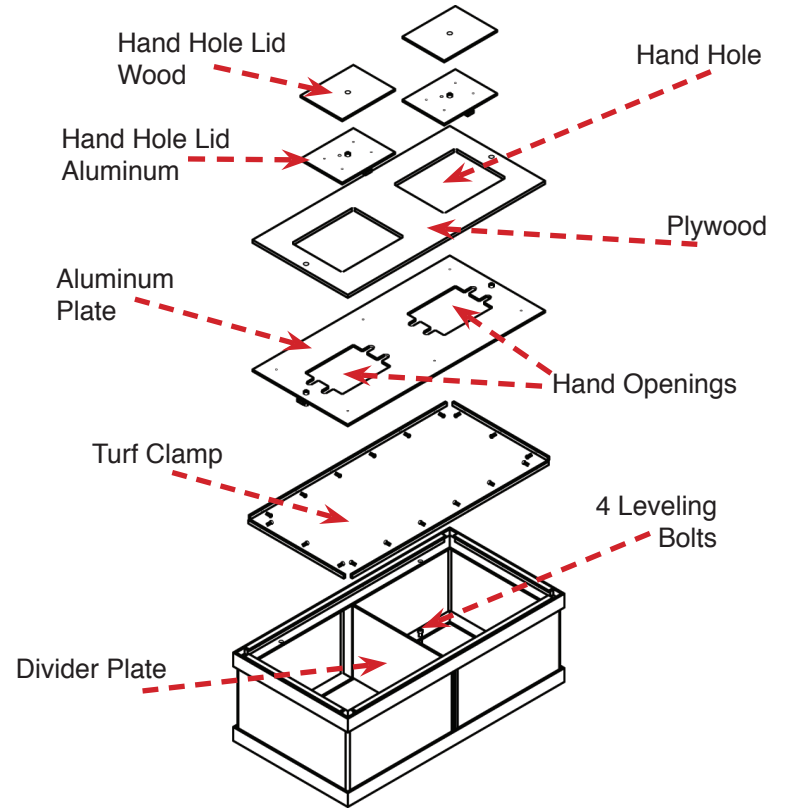

UCS

est. 1967

Congratulations on your new Communication Box purchase. UCS has been represented at four Olympic Games, NCAA Championships, US Olympic Trials and US Track & Field national championships. UCS is also the only manufacturer installed at every IAAF Certified Facility in the USA. Your dedication to excellence inspires our efforts to bring you the finest engineered and manufactured "Made in the U.S.A." products.

MADE IN THE USA

©UCS INC. 2008

FOR SYNTHETIC SURFACING

FOR ARTIFICIAL TURF OR GRASS

General Information

- Communication boxes should be properly installed as per general installation instructions.

- Ensure box is flush with surrounding surface to eliminate tripping hazards.

- It is best to use a certified electrician when dealing with live wires.

- If more space is needed, purchase a UCS communication box riser (712-1170). Do not forcibly shove excessive amounts of wires into the box.